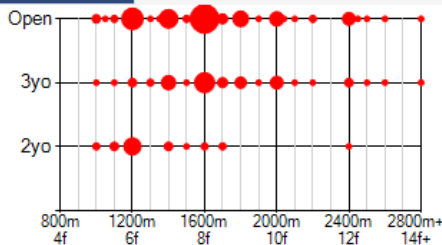

Stallion Match : DECLARATION OF WAR X FLYING EMPRESS

This is a 20/20 Mating

A 20/20 mating occurs when a pattern has two or more Graded Stakes Winners with CSI values above 20. This indicates that this pedigree is exceptional as there are at least two superior horses with a very similar pattern.

1 2 3 4 5 6 7 8 9 10 ...

Aptitude Profile

The Aptitude Profile shows the Age and Distance range of Stakeswinners bred with this pattern. The larger the Red Dot, the