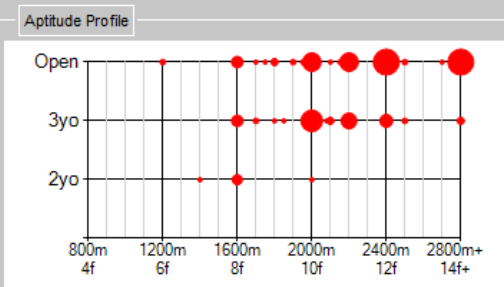

Stallion Match : FIORENTE X SENSUALLY

This is a 20/20 Mating

A 20/20 mating occurs when a pattern has two or more Graded Stakes Winners with CSI values above 20. This indicates that this pedigree is exceptional as there are at least two superior horses with a very similar pattern.

Graded Stakeswinners with same pattern						
	Horse Name	G1	G2	G3	E	CSI
View	MAXIOS	2	1	2	0	26
View	OCOVANGO	0	1	0	0	21
View	PAGE'S KING	0	0	1	0	18
View	SHIROCCO	4	2	0	0	15
View	MANDURO	3	2	3	0	15
View	GETAWAY	2	3	1	0	15
View	PROTECTIONIST	2	3	0	7	15
View	SILASOL	2	0	0	0	15
View	VADAMOS	1	2	1	7	15
View	GUADALUPE	1	0	0	0	15
View	TRIPLE THREAT	0	2	1	0	15
View	SIMOUN	0	2	0	0	15
View	SUBIACO	0	1	3	0	15
View	BATHYRHON	0	1	1	0	15
View	TROIS LUNES	0	0	1	30	15

1 2 3 4

The Aptitude Profile shows the Age and Distance range of

[What is Stallion Match?](#) [Stallion Match Instructions](#)

Hypo-Mating Pedigree

Select Stallion

MONSUN	DSCHINGIS KHAN	TAMERLANE
	KONIGSSTUHL	DONNA DIANA
	KONIGSKRONUNG	TIEPOLETTO
		KRONUNG
	SURUMU	LITERAT
	MOSELLA	SURAMA
	MONASIA	AUTHI
		MONACENSIA
	POLISH PRECEDENT	DANZIG
	PILSUDSKI	PAST EXAMPLE
	COCOTTE	TROY
DESERT BLOOM		GAY MILLY
	GREEN DESERT	DANZIG
DESERT BEAUTY		FOREIGN COURIER
	HELLENIC	DARSHAAN
		GRECIAN SEA
	NORTHERN DANCER	NEARCTIC
	NUREYEV	NATALMA
FASLIYEV		FORLI
	SPECIAL	THONG
	MR. PROSPECTOR	RAISE A NATIVE
MR P'S PRINCESS		GOLD DIGGER
	ANNE CAMPBELL	NEVER BEND
		REPERCUSSION
	LUNCHTIME	SILLY SEASON
SNIPPETS		GREAT OCCASION
	EASY DATE	GRAND CHAUDIERE
MY FLASHING STAR		SCAMPERING
	NAMNAN	NEVER BEND
NANCRESS		COME HITHER LOOK
	CENTIDA	CENTURY
		CRESSIDA